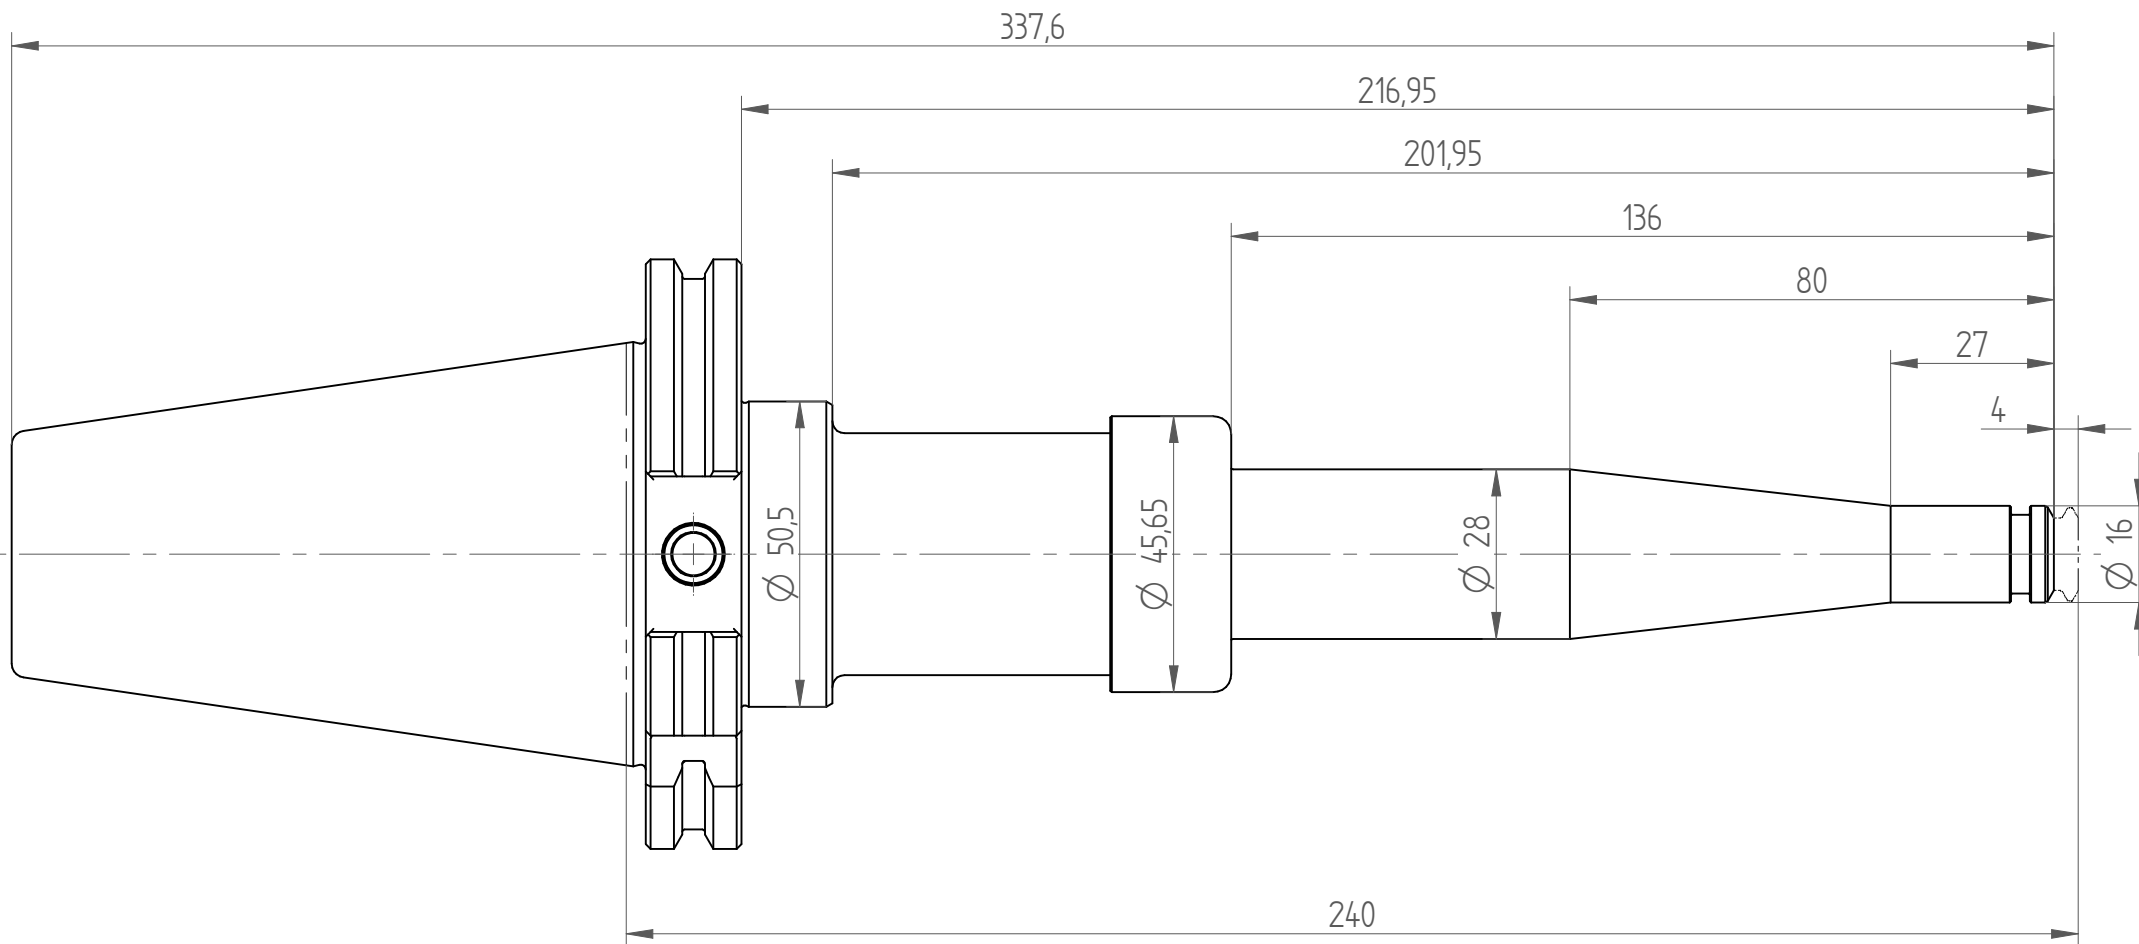

Swiss
Precision
Tools

REGO-FIX®

REGO-FIX AG
Obermattweg 60
4456 Tenniken / Switzerland

Phone +41 61 976 14 66
Fax +41 61 976 14 14
www.rego-fix.com

This is a non-controlled copy. All information given herein is subject to change without notice

The information given herein has been carefully checked and is believed to be correct. REGO-FIX, however, assumes no responsibility or liability for any errors, inaccuracies or omissions that may appear in this drawing

This document is subject to copyright laws. No part of this document may be reproduced or transmitted in any form or any means, electronic or mechanic, for any purpose, without the express written permission of REGO-FIX

Type : TC50_PG10x240_XL
Part No. : 885271070
Date : 15.01.2015
Scale : 1:1.25